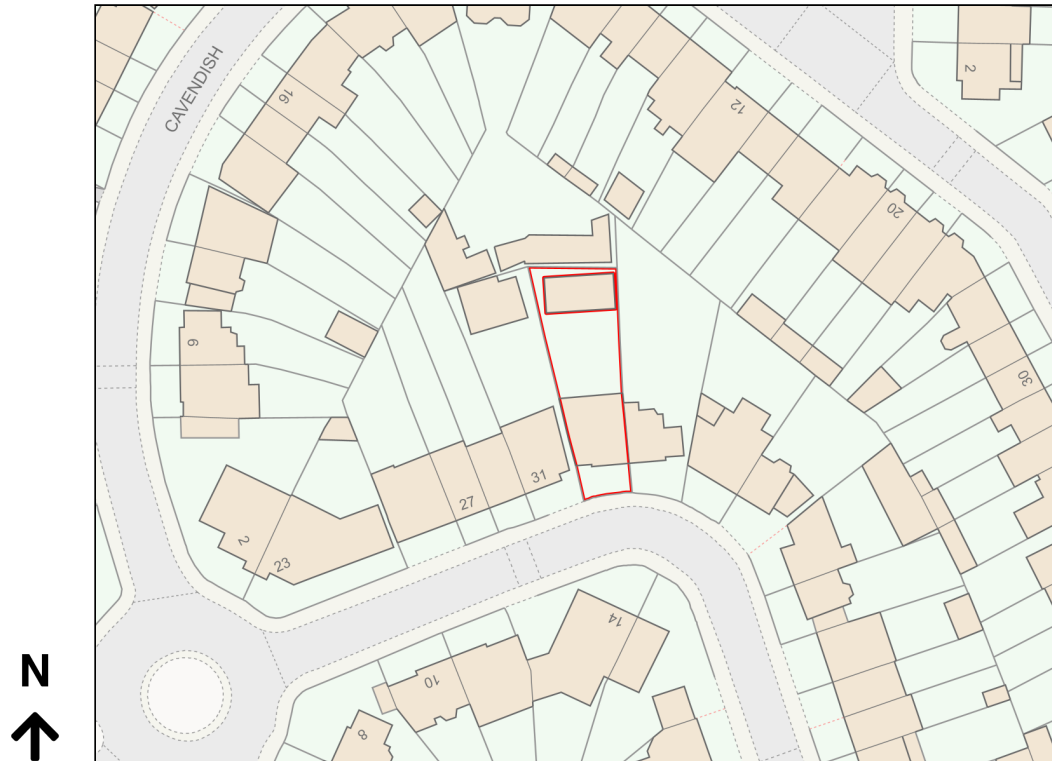

Location Plan

Site Address: 33, Beccles Drive, Barking, IG11 9HX

Date Produced: 30-Nov-2023

Scale: 1:1250 @A4

Planning Portal Reference: PP-12623630v1